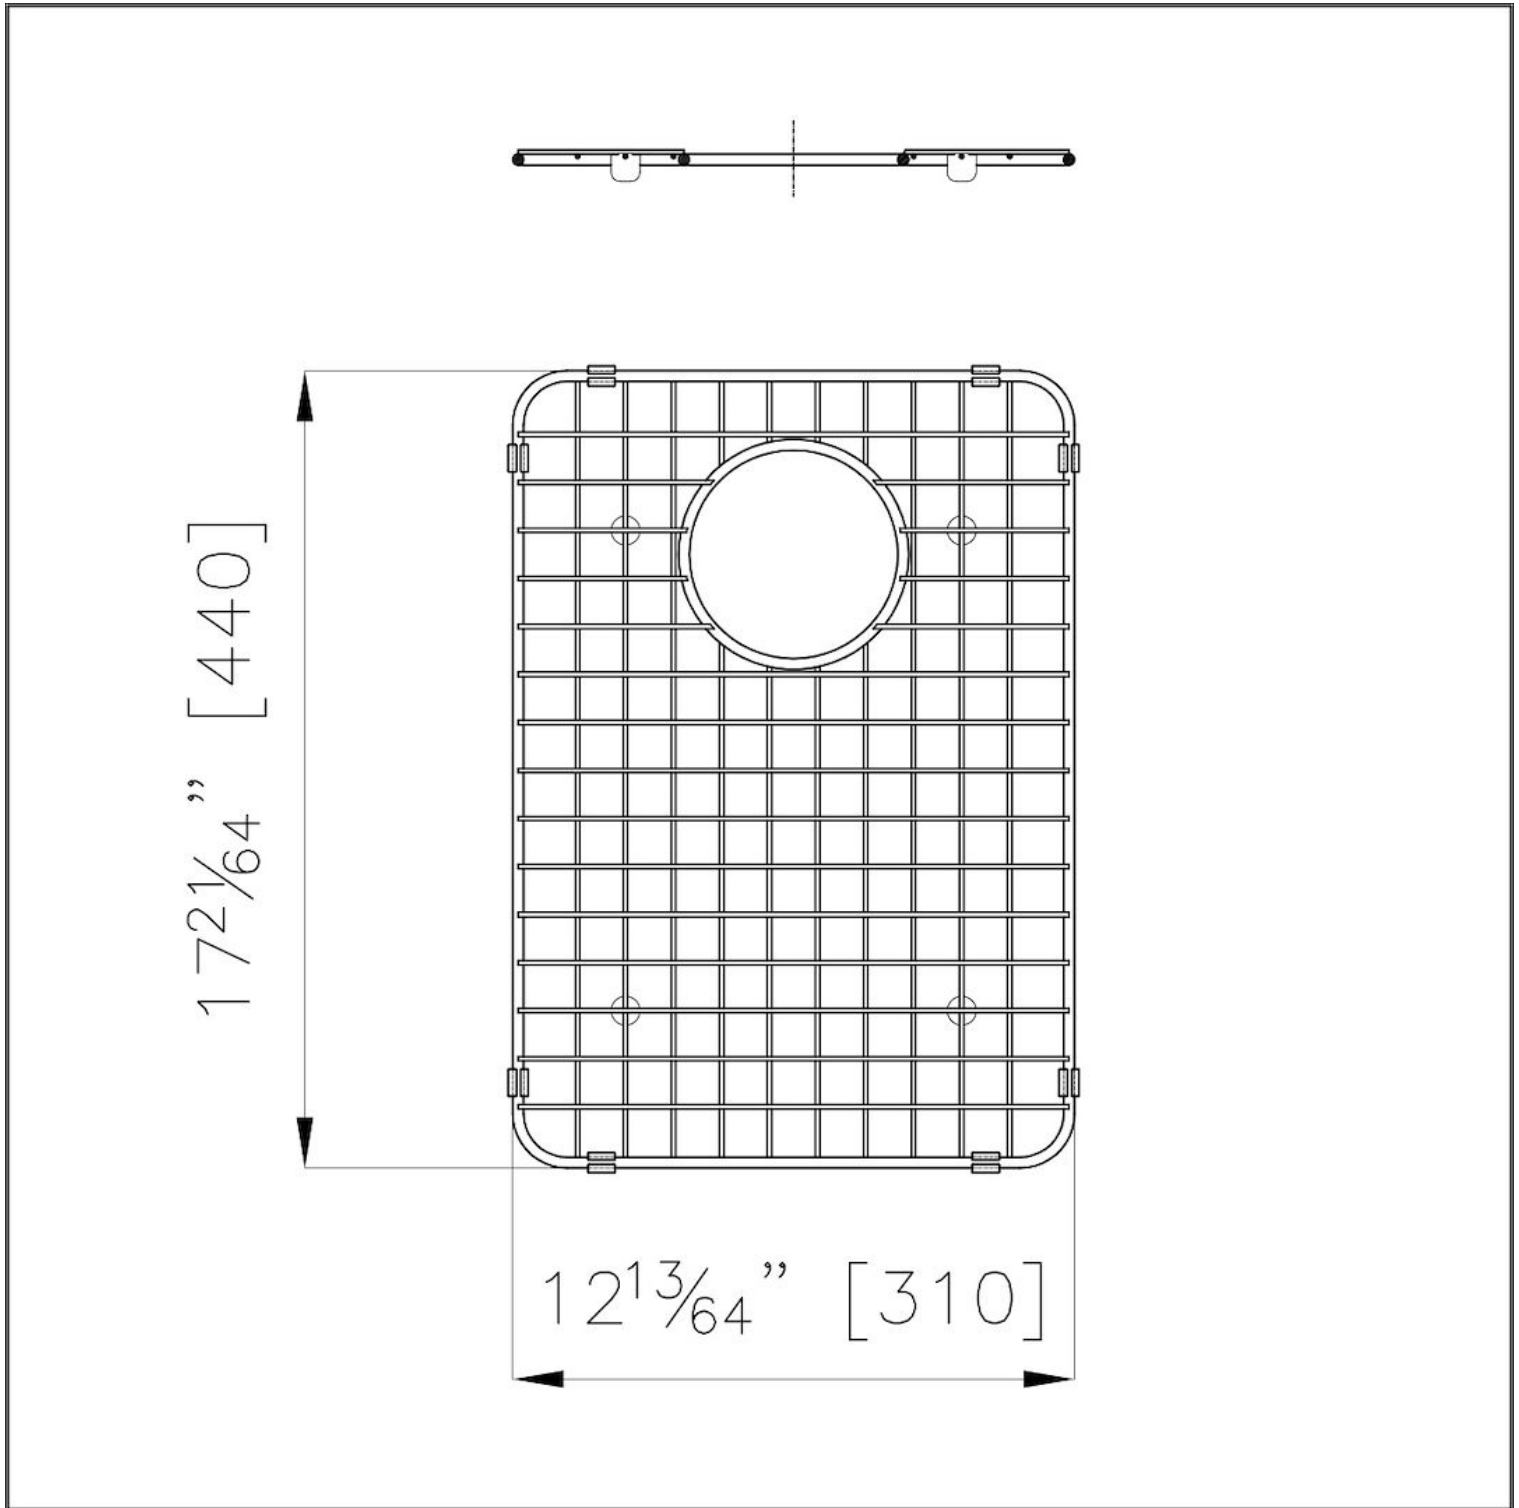

TECHNICAL DATA

RECOMMENDED PAIRINGS

Armored Sink 15" x 20" – U/M
1235 660